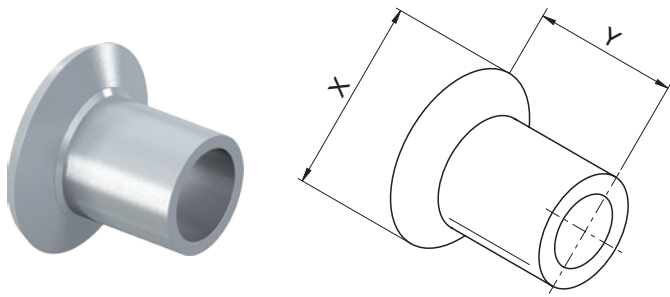

Guide roller, side

Selection table / available versions

X (mm)	Y (mm)	Order No.
140	108	655.002.012

Lifting bellow

Selection table / available versions

X (mm)	Description	Order No.
418	Lifting bellow 50 kN	212.030.000
600	Lifting bellow 80 kN	212.013.000
670	Lifting bellow 100 kN	212.034.000
-	Lifting bag 80 kN mounted with bead rings	212.039.000

Bead ring

Selection table / available versions

for lifting bellow	X (mm)	Y (mm)	Z	Order No.
212.030.000	380	354	M8	212.017.000
212.013.000	430	395	M16	212.005.000
212.034.000	430	395	M16	212.005.000