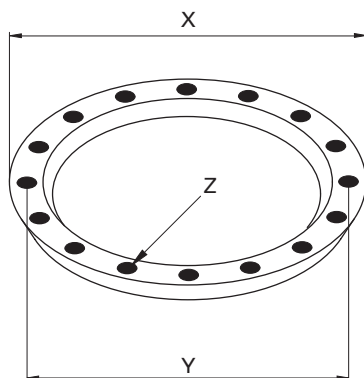

Guide roller, side

Selection table / available versions

X (mm)	Y (mm)	Order No.
140	108	655.002.012

Lifting bellow

Selection table / available versions

X (mm)	Description	Order No.
418	Lifting bellow 50 kN	212.030.000
600	Lifting bellow 80 kN	212.013.000
670	Lifting bellow 100 kN	212.034.000
-	Lifting bag 80 kN mounted with bead rings	212.039.000

Bead ring

Selection table / available versions

for lifting bellow	X (mm)	Y (mm)	Z	Order No.
212.030.000	380	354	M8	212.017.000
212.013.000	430	395	M16	212.005.000
212.034.000	430	395	M16	212.005.000